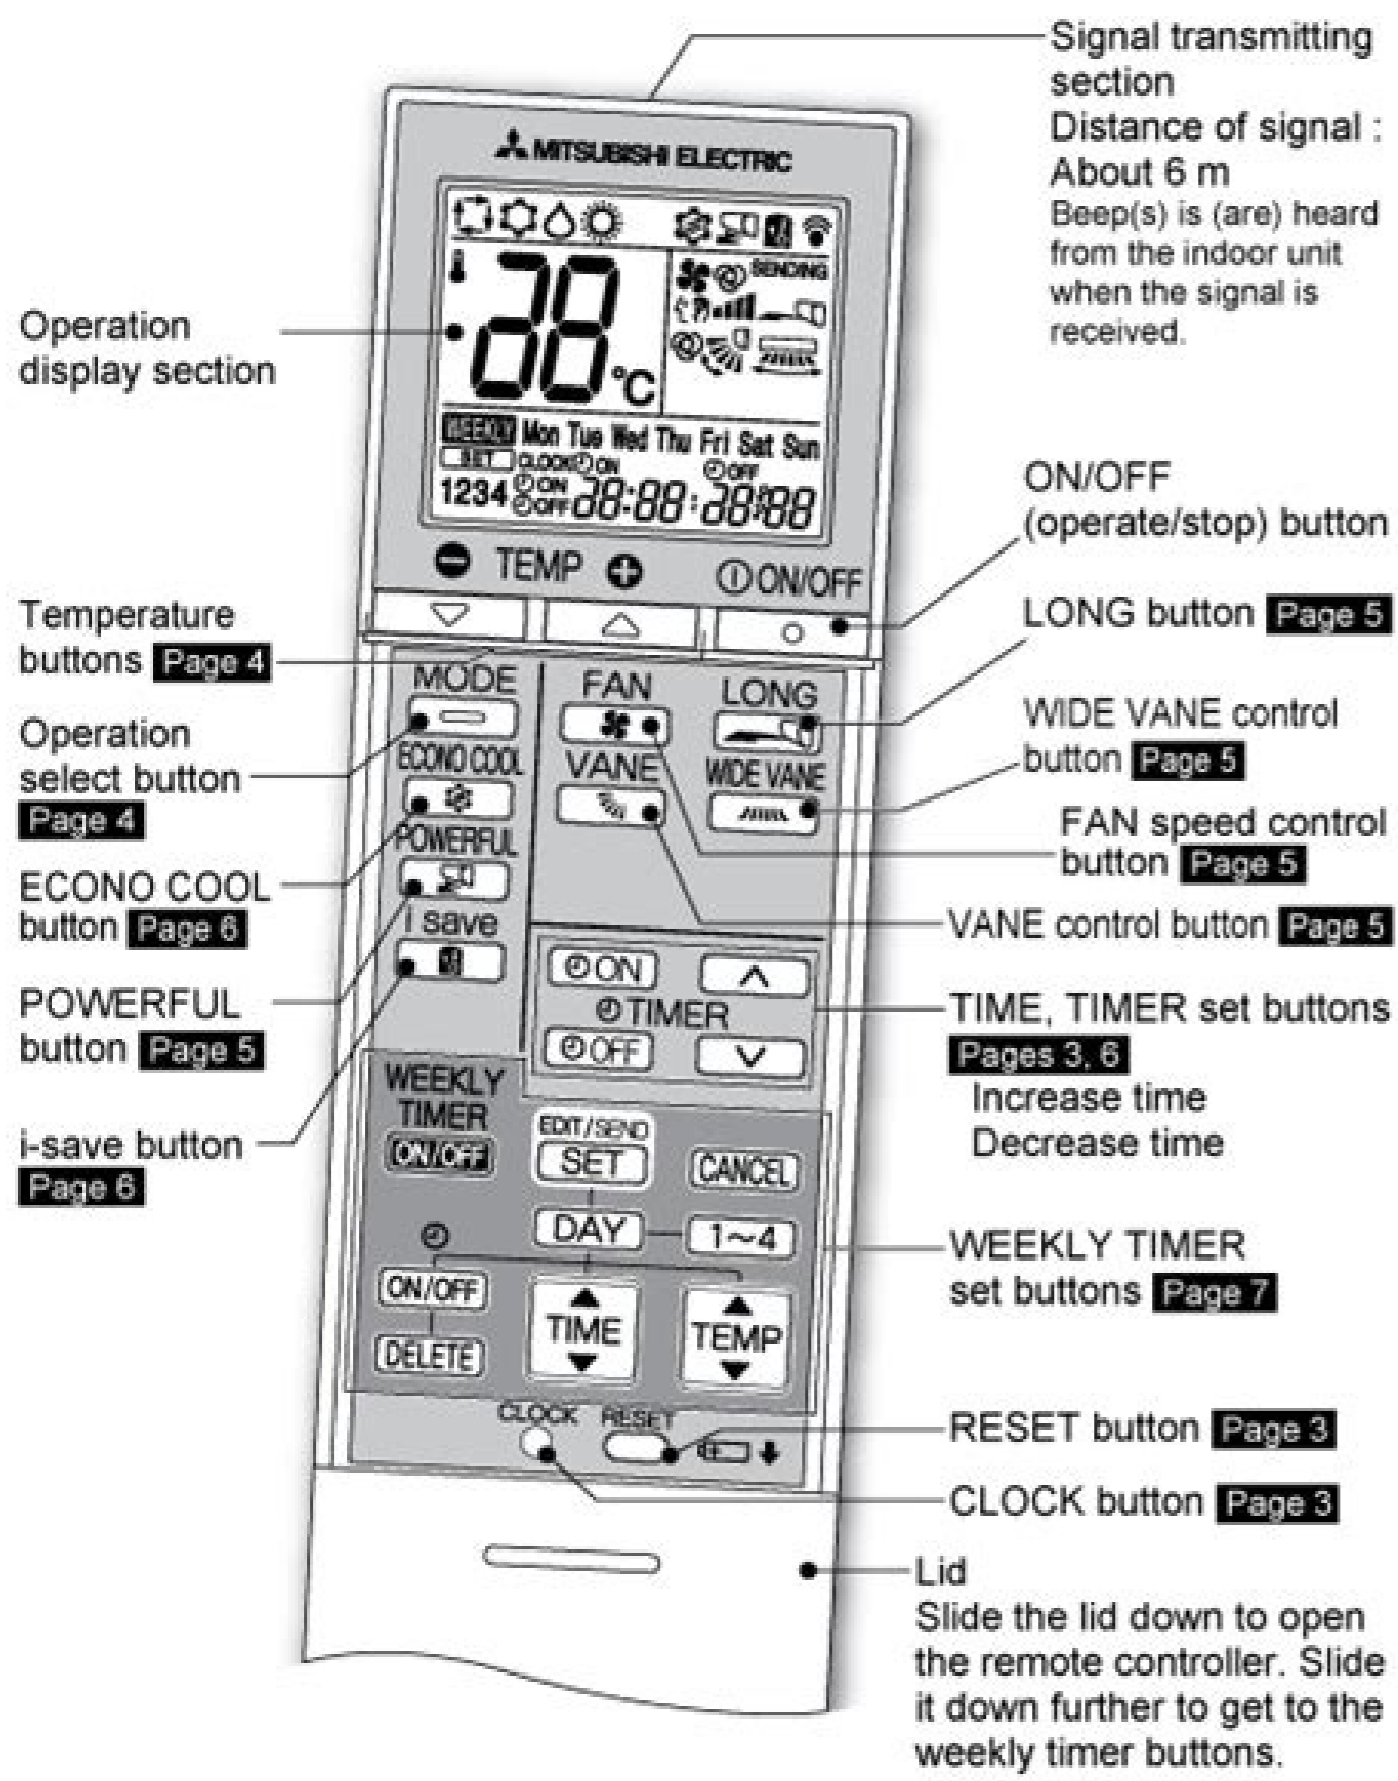

HITACHI
Inspire the Next

P5413553

Remote controller holder

- Install the remote controller holder in a place where the signal can be received by the indoor unit.
- When the remote controller is not used, place it in this holder.