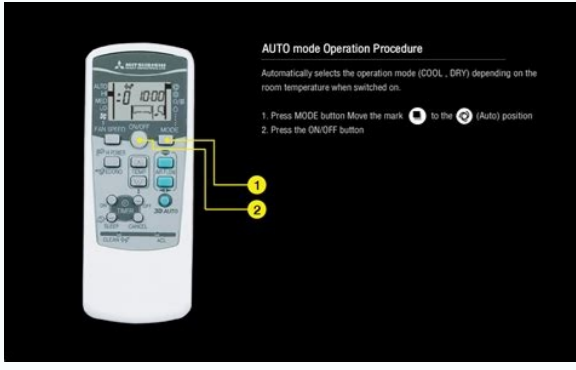

HITACHI INVERTER-DRIVEN MULTI-SPLIT SYSTEM HEAT PUMP AIR CONDITIONERS

SET FREE FSG(1)/FS3, FS5 SERIES
AND
SET FREE FXG/FX3 SERIES

SERVICE MANUAL

Models

<Indoor Units>

• In-the-Ceiling Type

RPI-0.8FSG1	RPI-2.5FSG1	RPI-8FSG1
RPI-1.0FSG1	RPI-3.0FSG1	RPI-10FSG1
RPI-1.5FSG1	RPI-4.0FSG1	
RPI-2.0FSG1	RPI-5.0FSG1	